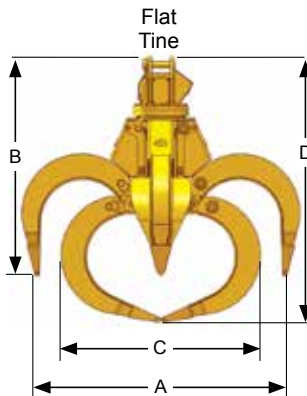

# Scrap Grapple (GSG)

## FEATURES

- 1 Heavy-duty guarding system completely protects cylinders and internal components, removes easily for internal maintenance access
- 2 Reverse-mounted cylinders protect rods from damage
- 3 Large bore hydraulic cylinders maximize clamping force
- 4 High-torque continuous 360° rotation for handling large and uneven loads
- 5 Large diameter hardened steel pins with integrated shear-proof pin retainers
- 6 Identical hardened steel bearings with dust seals at all pivot points
- 7 Long-life, abrasion-resistant steel tips are easily replaced with simple perimeter weld
- 8 All tine styles feature fully boxed construction for strength and durability
- 9 Overall footprint easily fits inside trailers

## APPLICATIONS

- Scrap Handling
- C&D Sorting
- Bulk Material Handling

Tines available in half and narrow spades

### DIAGRAM DIMENSION

Model	Capacity (yd <sup>3</sup> )	Weight** (lbs.)	Min. Machine Size (mt)	A		B		C		D		E	
				Jaw Open Width (ins.)		Jaw Open Height (ins.)		Jaw Closed Width (ins.)		Jaw Closed Height (ins.)		Footprint (ins.)	
				Flat	Point	Flat	Point	Flat	Point	Flat	Point	Flat	Point
<b>GSG 50</b>	0.50	3,050	20	***	64	***	81	***	52	***	88	***	60
<b>GSG 65</b>	0.65	3,150	20	***	69	***	83	***	54	***	91	***	64
<b>GSG 75</b>	0.75	3,250	20	74	76	***	85	***	59	91	95	***	70
<b>GSG 100</b>	1	3,500	22	79	80	***	90	***	68	93	100	***	73
<b>GSG 100 HD*</b>	1	4,300	25	78	79	77	86	66	63	91	98	71	72
<b>GSG 125</b>	1.25	3,600	22	89	86	***	92	***	71	98	101	***	79
<b>GSG 125 HD*</b>	1.25	4,500	27	85	86	79	88	71	67	95	102	77	78
<b>GSG 150</b>	1.5	4,800	30	91	89	81	94	75	72	100	108	80	81
<b>GSG 200</b>	2	5,000	40	96	95	82	96	78	76	103	112	84	86
<b>GSG 250</b>	2.5	5,700	45	108	105	84	100	86	85	109	118	94	95