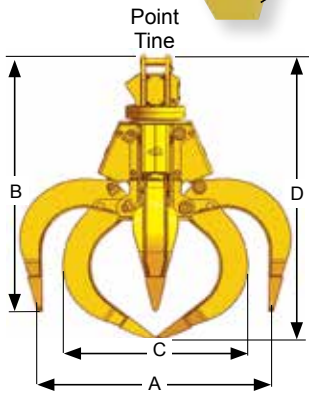

# Scrap Grapple (GSG)

## FEATURES

- 1 Heavy-duty guarding system completely protects cylinders and internal components, removes easily for internal maintenance access
- 2 Reverse-mounted cylinders protect rods from damage
- 3 Large bore hydraulic cylinders maximize clamping force
- 4 High-torque continuous 360° rotation for handling large and uneven loads
- 5 Large diameter hardened steel pins with integrated shear-proof pin retainers
- 6 Identical hardened steel bearings with dust seals at all pivot points
- 7 Long-life, abrasion-resistant steel tips are easily replaced with simple perimeter weld
- 8 All tine styles feature fully boxed construction for strength and durability
- 9 Overall footprint easily fits inside trailers

## APPLICATIONS

- Scrap Handling
- C&D Sorting
- Bulk Material Handling

Tines available in half and narrow spades

### DIAGRAM DIMENSION

Model	Capacity (yd <sup>3</sup> )	Weight** (lbs.)	Min. Machine Size (mt)	A		B		C		D		E	
				Jaw Open Width (ins.)		Jaw Open Height (ins.)		Jaw Closed Width (ins.)		Jaw Closed Height (ins.)		Footprint (ins.)	
				Flat	Point	Flat	Point	Flat	Point	Flat	Point	Flat	Point
<b>GSG 50</b>	0.50	3,050	20	***	64	***	81	***	52	***	88	***	60
<b>GSG 65</b>	0.65	3,150	20	***	69	***	83	***	54	***	91	***	64
<b>GSG 75</b>	0.75	3,250	20	74	76	***	85	***	59	91	95	***	70
<b>GSG 100</b>	1	3,500	22	79	80	***	90	***	68	93	100	***	73
<b>GSG 100 HD*</b>	1	4,300	25	78	79	77	86	66	63	91	98	71	72
<b>GSG 125</b>	1.25	3,600	22	89	86	***	92	***	71	98	101	***	79
<b>GSG 125 HD*</b>	1.25	4,500	27	85	86	79	88	71	67	95	102	77	78
<b>GSG 150</b>	1.5	4,800	30	91	89	81	94	75	72	100	108	80	81
<b>GSG 200</b>	2	5,000	40	96	95	82	96	78	76	103	112	84	86
<b>GSG 250</b>	2.5	5,700	45	108	105	84	100	86	85	109	118	94	95