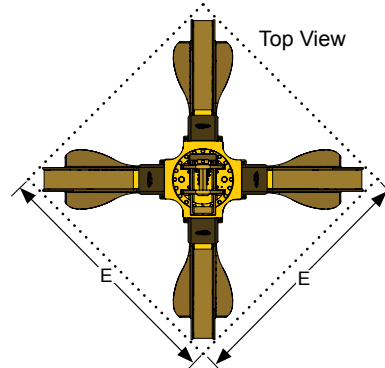

Tines available in half and narrow spades

DIAGRAM DIMENSION

Model	Capacity (yd³)	Weight** (lbs.)	Min. Machine Size (mt)	A		B		C		D		E	
				Jaw Open Width (ins.)		Jaw Open Height (ins.)		Jaw Closed Width (ins.)		Jaw Closed Height (ins.)		Footprint (ins.)	
				Flat	Point	Flat	Point	Flat	Point	Flat	Point	Flat	Point
GSG 50	0.50	3,050	20	***	64	***	81	***	52	***	88	***	60
GSG 65	0.65	3,150	20	***	69	***	83	***	54	***	91	***	64
GSG 75	0.75	3,250	20	74	76	***	85	***	59	91	95	***	70
GSG 100	1	3,500	22	79	80	***	90	***	68	93	100	***	73
GSG 100 HD*	1	4,300	25	78	79	77	86	66	63	91	98	71	72
GSG 125	1.25	3,600	22	89	86	***	92	***	71	98	101	***	79
GSG 125 HD*	1.25	4,500	27	85	86	79	88	71	67	95	102	77	78
GSG 150	1.5	4,800	30	91	89	81	94	75	72	100	108	80	81
GSG 200	2	5,000	40	96	95	82	96	78	76	103	112	84	86
GSG 250	2.5	5,700	45	108	105	84	100	86	85	109	118	94	95

*Heavy-duty

**Weight includes yoke

***Contact your local Genesis Regional Manager for additional information

Genesis Scrap Grapples are covered by a 12-month, 1,500-hour (whichever occurs first) warranty. Genesis reserves the right to continually make product improvements designed to positively enhance product performance.